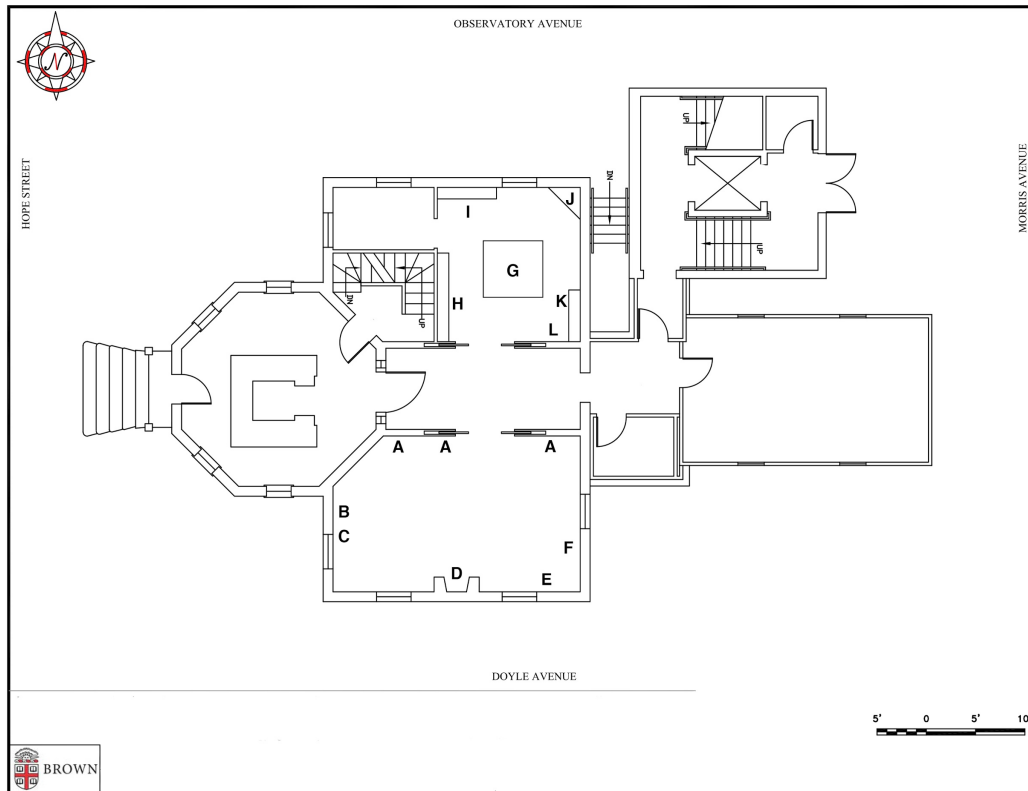

Intercalary Event

February 13 - August 19, 2020
LADD OBSERVATORY

1. **A)** Jocelyne Prince
   Slide Library, Dust Series
   This series transforms the glass dust of the studio into cosmic patterns. Here the dust detritus is left to settle on glass plates; the patterns are left intact and are fired into the glass. The patterns are unmistakably celestial.
2. **B)** Katie Bullock
   Glass Moon Studies
   Series studies investigating pieces of glass on an overhead projector and the shows that they cast.
3. **C)** Sean Salstrom
   Trophies: Differentiation, Zenolithic, and Igneous
   Glass objects were made with embedded materials collected from the surrounding area of the Ladd Observatory. The title refers to terms from a Meteorite Glossary. The trophy-like shapes also loosely allude to astronomical and planetary models in the observatory.
4. **D)** Katie Bullock
   Glass Moon Studies
   Series studies investigating pieces of glass on an overhead projector and the shows that they cast.