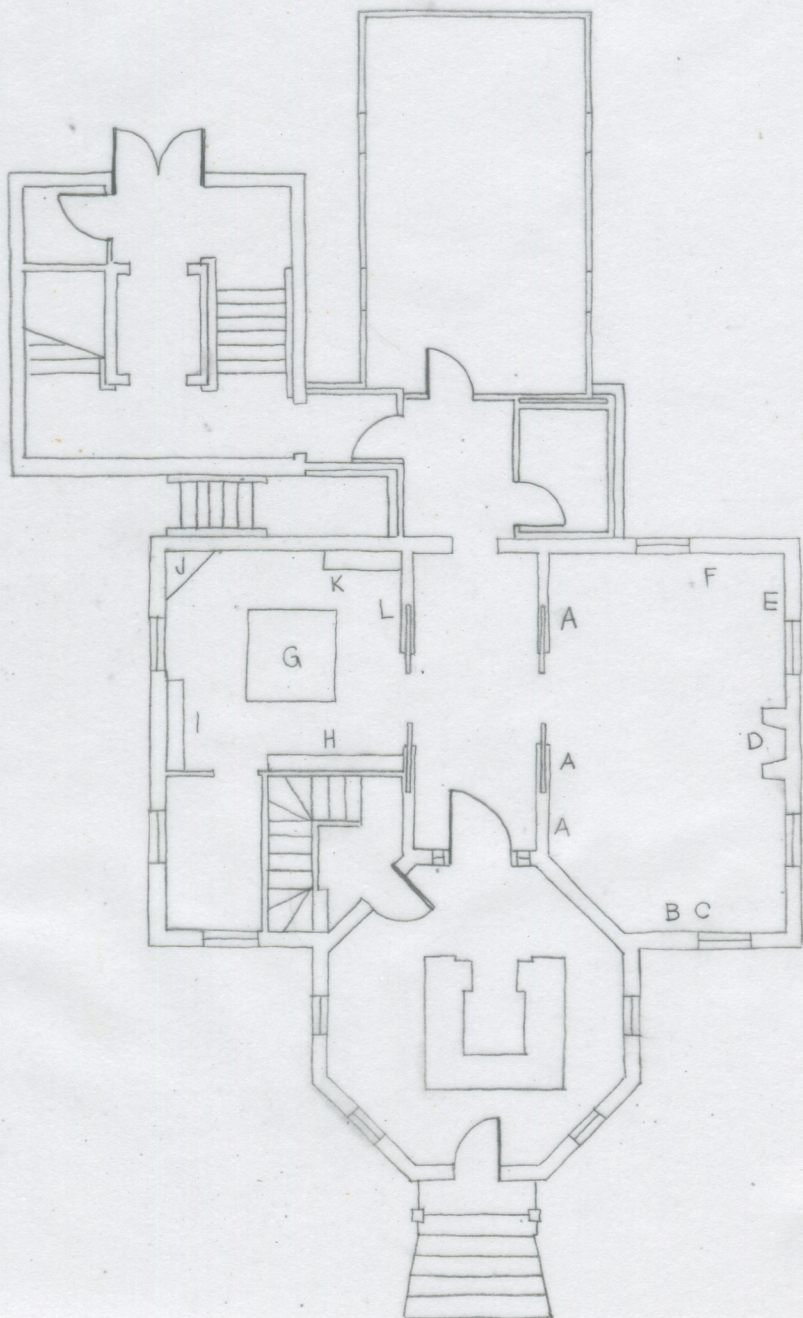

Intercalary Event
Ladd Observatory

210 Doyle Ave, Providence, RI